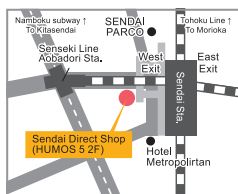

●Sendai Direct Shop

- 2F HUMOS 5, 1-10-1, Chuo, Aoba-ku, Sendai-shi, Miyagi, 980-0021, Japan
- 1 minute walk from JR Sendai Station
- Opening Hours 11:00~19:30
- Everyday except New Year