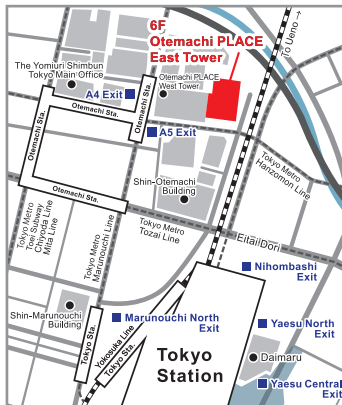

●Headquarters