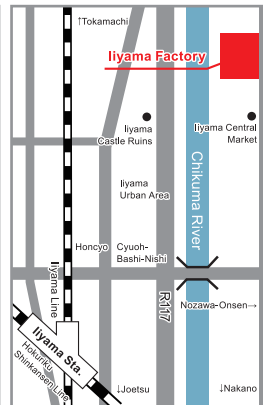

●Iiyama Factory

10 minutes by car from JR Iiyama Station