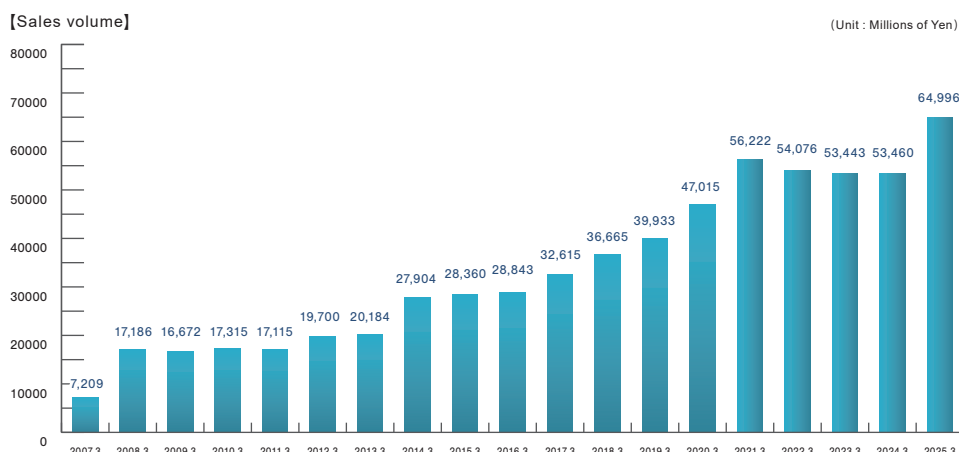

Performance

*from October 2, 2006 to March 31, 2007