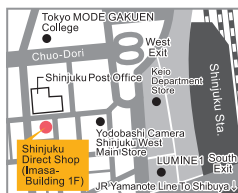

●Shinjuku Direct Shop

- 1F Imasa-Building, 1-13-1, Nishi-Shinjuku, Shinjuku-ku, Tokyo, 160-0023, Japan
- 3 minutes' walk from JR Shinjuku Station
- Opening Hours 11:00~19:30
- Everyday except New Year