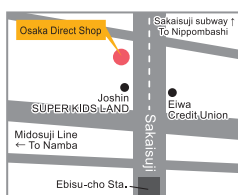

●Osaka Direct Shop

- 4-12-2 Nippombashi, Naniwa-ku, Osaka-shi, Osaka, 556-0005, Japan
- 4 minutes' walk from Ebisu-cho Station
- Opening Hours 11:00~19:30
- Everyday except New Year