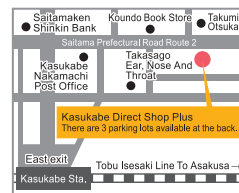

●Kasukabe Direct Shop Plus

- 1-21-21 Kasukabehigashi, Kasukabe-shi, Saitama, 344-0062, Japan
- 10 minutes' walk from Kasukabe Station
- Opening Hours 11:00~19:00
- Closed Tuesday